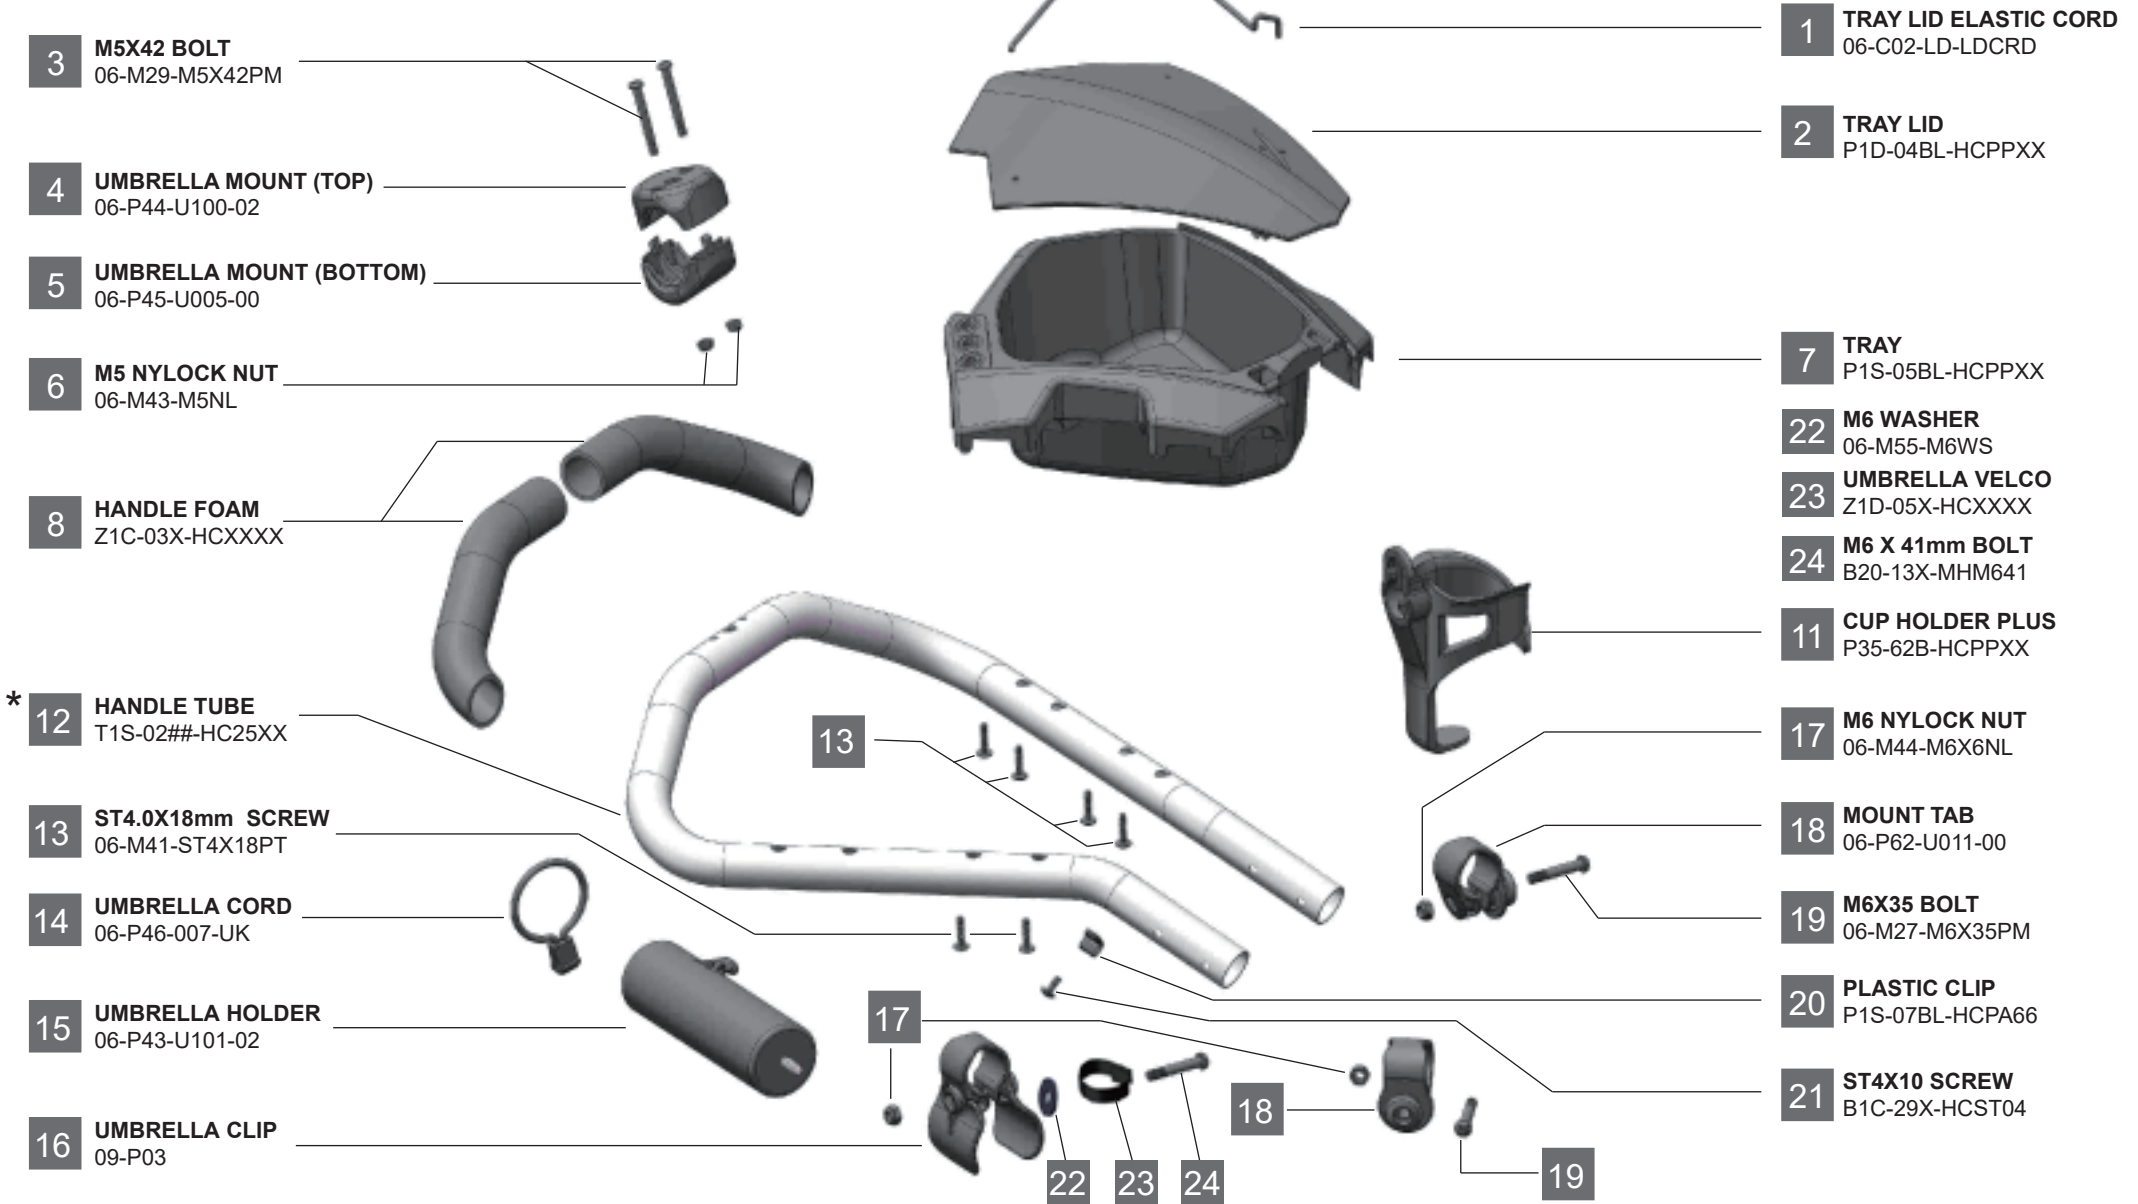

# RV1D HANDLE COMPLETE v1.0

\* ##-TO SPECIFY COLOR

■ SL-SILVER ■ CH-BLACK □ AW-WHITE

3 M5X42 BOLT  
06-M29-M5X42PM

4 UMBRELLA MOUNT (TOP)  
06-P44-U100-02

5 UMBRELLA MOUNT (BOTTOM)  
06-P45-U005-00

6 M5 NYLOCK NUT  
06-M43-M5NL

8 HANDLE FOAM  
Z1C-03X-HCXXXX

\* 12 HANDLE TUBE  
T1S-02##-HC25XX

13 ST4.0X18mm SCREW  
06-M41-ST4X18PT

14 UMBRELLA CORD  
06-P46-007-UK

15 UMBRELLA HOLDER  
06-P43-U101-02

16 UMBRELLA CLIP  
09-P03

1 TRAY LID ELASTIC CORD  
06-C02-LD-LDCRD

2 TRAY LID  
P1D-04BL-HCPPXX

7 TRAY  
P1S-05BL-HCPPXX

22 M6 WASHER  
06-M55-M6WS

23 UMBRELLA VELCO  
Z1D-05X-HCXXXX

24 M6 X 41mm BOLT  
B20-13X-MHM641

11 CUP HOLDER PLUS  
P35-62B-HCPPXX

17 M6 NYLOCK NUT  
06-M44-M6X6NL

18 MOUNT TAB  
06-P62-U011-00

19 M6X35 BOLT  
06-M27-M6X35PM

20 PLASTIC CLIP  
P1S-07BL-HCPA66

21 ST4X10 SCREW  
B1C-29X-HCST04